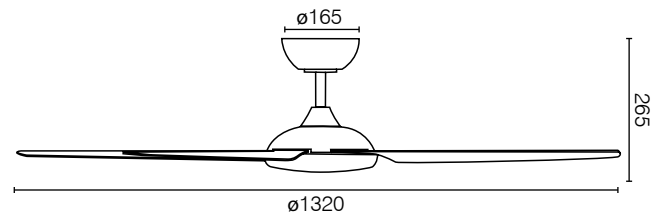

AMARI 52" 4-BLADE DC CEILING FAN (SERIES II)

TECHNICAL SPECIFICATIONS

Size	52 inch (1320mm)
Motor Type	DC (Direct Current)
Operating Voltage	220-240V / 50Hz
Motor Wattage	35W
Construction	ABS body and canopy
Blade Material	Moulded ABS (x4)
Ceiling install	Hangsure
Blade Pitch	12 degrees
Ceiling Rake	10 degree max
Other models available	21721: 52-inch with CCT LED light 21723: 56-inch without light 21725: 56-inch with CCT LED Light
Control	Remote 6-speed with reverse and windbreeze functions
Warranty	3 year in-home plus 3 year replacement (6-Year) <i>*Limited warranty for wall controller, remote controller and light. Refer to warranty card inside the box for more details.</i>
Standards:	AS/NZS 60335-1 AS/NZS 60335-2.80 AS/NZS 60598-1 AS/NZS 60598-2.1

INSTALLATION

Must be installed by a licensed electrician

ACCESSORIES (sold separately)

Extension Rod with loom kits, 900mm x Ø26mm:	21810/05 matt white, 21810/06 matt black
Extension Rod with loom kits, 1800mm x Ø26mm:	21952/05 matt white, 21952/06 matt black
Wall Controller:	DCWALLCONTROL
Smart Receiver:	21721SMART

AIR MOVEMENT

SPEED	1	2	3	4	5	6
RPM	85	170	190	210	230	250
Power	4W	15W	21W	25W	30W	35W
Airflow	3,200m³/h	8,873m³/h	10,478m³/h	11,915m³/h	13,571m³/h	14,788m³/h

	MODEL	COLOUR	DESCRIPTION	BOX SIZE	GROSS WEIGHT	BOX QTY	BARCODE/TUN
RETAIL BOX	21719/05	Matt White	AMARI 52" 4-BLADE DC CEILING FAN (SERIES II)	W665 x H205 x D305 mm	6.6 kg	1 pc	9 312641 217190 >
RETAIL BOX	21719/06	Matt Black	AMARI 52" 4-BLADE DC CEILING FAN (SERIES II)	W665 x H205 x D305 mm	6.6 kg	1 pc	9 312641 217206 >