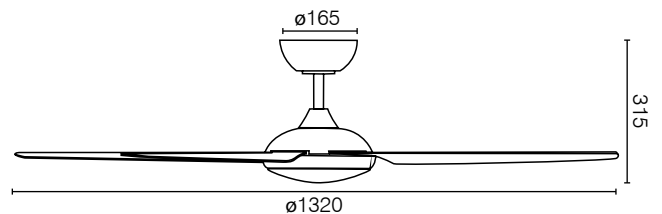

ACCESSORIES (sold separately)

Extension Rod with loom kits, 900mm x Ø26mm:	21810/05 matt white, 21810/06 matt black
Extension Rod with loom kits, 1800mm x Ø26mm:	21952/05 matt white, 21952/06 matt black
Wall Controller:	DCWALLCONTROL
Smart Receiver:	21721SMART