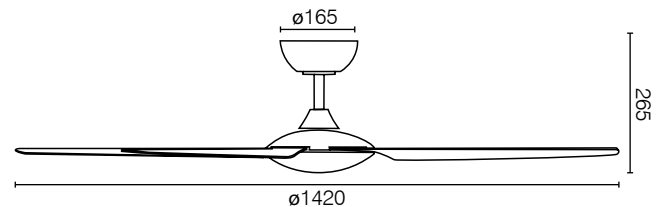

AMARI 56" 5-BLADE DC CEILING FAN (SERIES II)

TECHNICAL SPECIFICATIONS

Size	56 inch (1420mm)
Motor Type	DC (Direct Current)
Operating Voltage	220-240V / 50Hz
Motor Wattage	35W
Construction	ABS body and canopy
Blade Material	Moulded ABS (x5)
Ceiling install	Hangsure
Blade Pitch	12 degrees
Ceiling Rake	10 degree max
Other models available	21719: 52-inch without light 21721: 52-inch with CCT LED light 21725: 56-inch with CCT LED Light
Control	Remote 6-speed with reverse and windbreeze functions
Warranty	3 year in-home plus 3 year replacement (6-Year) <i>*Limited warranty for wall controller, remote controller and light. Refer to warranty card inside the box for more details.</i>
Standards:	AS/NZS 60335-1 AS/NZS 60335-2.80 AS/NZS 60598-1 AS/NZS 60598-2.1

INSTALLATION

Must be installed by a licensed electrician

ACCESSORIES (sold separately)

Extension Rod with loom kits, 900mm x Ø26mm:	21810/05 matt white, 21810/06 matt black
Extension Rod with loom kits, 1800mm x Ø26mm:	21952/05 matt white, 21952/06 matt black
Wall Controller:	DCWALLCONTROL
Smart Receiver:	21725SMART

AIR MOVEMENT

SPEED	1	2	3	4	5	6
RPM	90	163	178	195	210	225
Power	5W	16W	21W	25W	30W	35W
Airflow	3,600m³/h	9,295m³/h	11,492m³/h	13,689m³/h	15,633m³/h	17,323m³/h

	MODEL	COLOUR	DESCRIPTION	BOX SIZE	GROSS WEIGHT	BOX QTY	BARCODE/TUN
RETAIL BOX	21723/05	Matt White	AMARI 56" 5-BLADE DC CEILING FAN (SERIES II)	W665 x H205 x D305 mm	6.7 kg	1 pc	9 312641 217237 >
RETAIL BOX	21723/06	Matt Black	AMARI 56" 5-BLADE DC CEILING FAN (SERIES II)	W665 x H205 x D305 mm	6.7 kg	1 pc	9 312641 217244 >