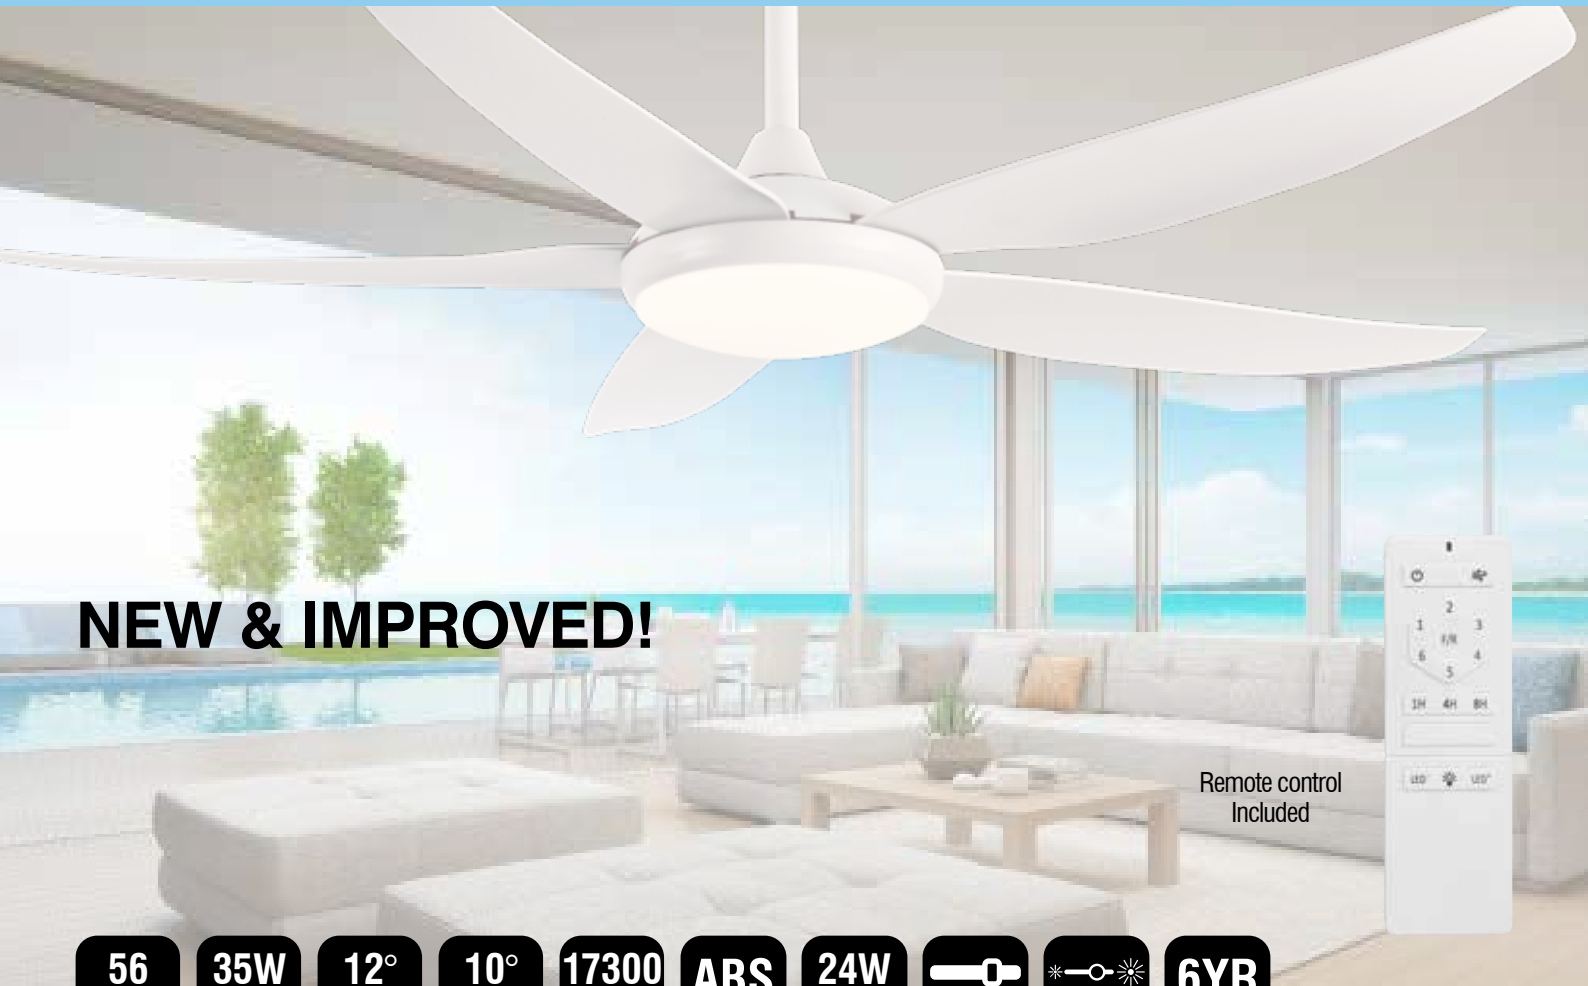

AMARI 56" 5-BLADE DC CEILING FAN & LIGHT (SERIES II)

NEW & IMPROVED!

Remote control
Included

56 INCH 1420mm	35W DC MOTOR	12° BLADE PITCH	10° CEILING RAKE MAX	17300 m ³ /hr AIRFLOW	ABS BLADES	24W 1800LM MAX	TRI-COLOUR CCT	DIMMING	6YR WARRANTY
-----------------------------	---------------------------	------------------------------	-----------------------------------	---	----------------------	-----------------------------	---------------------------	----------------	------------------------

The new Amari Series II now comes with an improved & quiet motor performance, while maintaining its high airflow to suit the warmer climate. An optional wall controller (hardwired) is available to purchase separately. You can also turn your Amari Series II into smart fan by purchasing the smart receiver.

- Durable corrosion and UV resistant body and canopy construction with high strength moulded ABS blades
- The Windbreeze mode varies the fan speed to simulate a natural breeze effect.
- 6 speed remote control with light included.
- Reversible All-Seasons technology for use all year round
- Powerful 35W DC motor
- 24W dimmable & colour temperature adjustable light kit
- Easily change colour temperature (CCT) from warm white 3000K, cool white 4200K to bright daylight 6000K. (Via switch on LED array)
- Uses Brilliant's Quick Connect Plug System to reduce install time
- Suitable for coastal locations
- Optional wall controller & smart receiver available (sold separately)