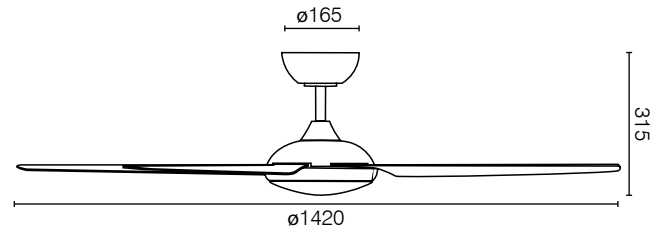

AIR MOVEMENT

SPEED	1	2	3	4	5	6
RPM	90	163	178	195	210	225
Power	5W	16W	21W	25W	30W	35W
Airflow	3,600m³/h	9,295m³/h	11,492m³/h	13,689m³/h	15,633m³/h	17,323m³/h

INSTALLATION

Must be installed by a licensed electrician

ACCESSORIES (sold separately)

Extension Rod with loom kits, 900mm x Ø26mm:	21810/05 matt white, 21810/06 matt black
Extension Rod with loom kits, 1800mm x Ø26mm:	21952/05 matt white, 21952/06 matt black
Wall Controller:	DCWALLCONTROL
Smart Receiver:	21725SMART