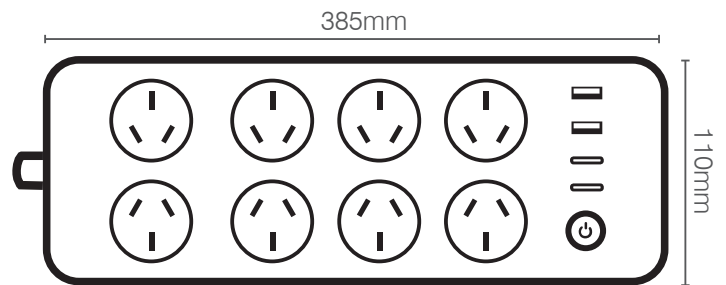

SMART WiFi CANNES POWERBOARD

WITH USB-A & USB-C CHARGERS

TECHNICAL SPECIFICATIONS

Working Voltage:	220V - 240VAC, 50Hz
Support Maximum Power:	10A, 2400 W
Standby Power:	<0.9W
USB Charger	Type A, Type C 5V $\overline{\text{---}}$ 2100mA (total)
Protection Type:	Thermal overload and Surge protection
Material:	UV Stable Flame retardant PC plastic
Plug and Cord:	3-Pin, 1.4m length
Class:	Class II (2)
Warranty:	1 year replacement
WiFi Info:	IEEE802.11b/g/n, 2.4GHz Mac Encryption; WEP/WAPI/TKIP/AES
Device Requirements:	iOS 8.0 or higher, Android 4.1 or higher

INSTALLATION

Do-It-Yourself, Easy installation

	MODEL	COLOUR	DESCRIPTION	BOX SIZE	GROSS WEIGHT	BOX QTY	BARCODE/TUN
RETAIL BOX	22166/05	White	Smart WiFi Cannes Powerboard	W372 x H155 x D50 mm		1 pc	 9 312641 221661 >
INNER CTN	22166/05	White	Smart WiFi Cannes Powerboard	W120 x H325 x D375 mm		4 pc	 19312641221668
OUTER CTN	22166/05	White	Smart WiFi Cannes Powerboard	W335 x H390 x D370 mm		16 pc	 29312641221665