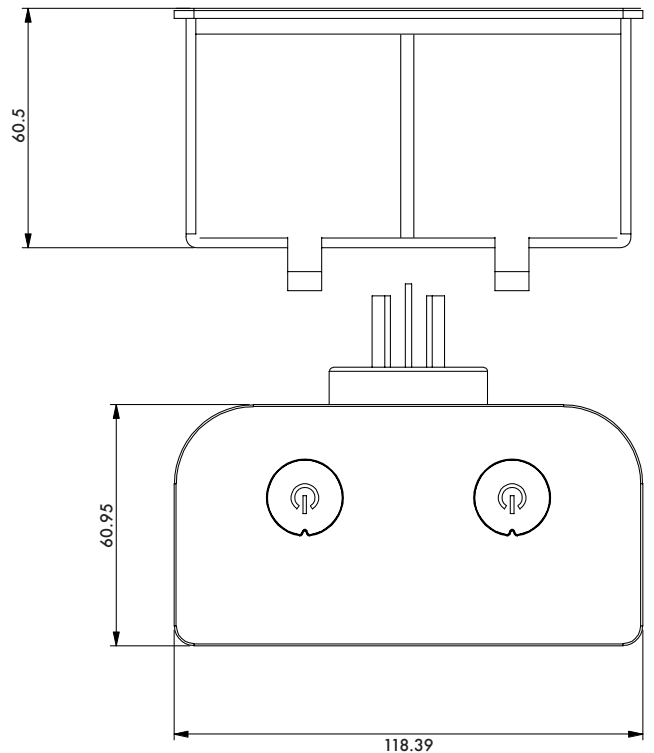

	MODEL	COLOUR	DESCRIPTION	BOX SIZE	GROSS WEIGHT	BOX QTY	BARCODE/TUN
<b>RETAIL BOX</b>	20924	Black	Smart WiFi Outdoor double plug	W120 x H85 x D85 mm	0.25 kg	1 pc	 9 312641 209249 >
<b>INNER CTN</b>	20924	Black	Smart WiFi Outdoor double plug	W250 x H180 x D195 mm	1.2 kg	4 pcs	 19312641209246
<b>OUTER CTN</b>	20924	Black	Smart WiFi Outdoor double plug	W495 x H370 x D265 mm	12.8 kg	40 pcs	 29312641209243