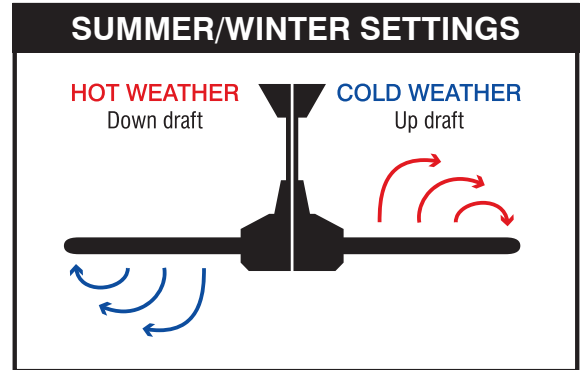

22242/06
LED LIGHT KIT AVAILABLE
SOLD SEPARATELY

BRUSHED CHROME

TEMPO PLUS 52" AC CEILING FAN

TECHNICAL SPECIFICATIONS

Size	52 inch (1320mm)
Motor Type	AC (Alternate Current)
Operating Voltage	240V / 50Hz
Motor Wattage	65W
Construction	Steel body and canopy
Blade Material	Painted Plywood (x4)
Ceiling install	Hangsure
Blade Pitch	11 degrees
Ceiling Rake	30 degree max
Other models available	22270: 48-inch without light 22273: 48-inch with light 22279: 52-inch with light
Control	Wall 3 speed with on/off switch (included)
Warranty	3 year in-home plus 3 year replacement (6-Year) <i>*Limited warranty for wall controller, remote controller and light. Refer to warranty card inside the box for more details.</i>
Standards:	AS/NZS 60335-1 AS/NZS 60335-2-80

ACCESSORIES (sold separately)

Extension Rod	100550/05 white 90cm 100550/06 matt black 90cm 100550/13 brushed chrome 90cm 21912/05 white 180cm 21912/06 matt black 180cm
Remote Kits	99999 Basic remote 99444 Basic remote 99222 LCD remote 99777 Multi fan wall controller 99111 WiFi wall controller 99888 WiFi wall controller

AIR MOVEMENT

SPEED	LOW	MED	HIGH
RPM	96	144	196
Power	19W	37W	65W
Airflow	3,516m³/h	5,601m³/h	8,084m³/h

INSTALLATION

Must be installed by a licensed electrician

	MODEL	COLOUR	DESCRIPTION	BOX SIZE	GROSS WEIGHT	BOX QTY	BARCODE/TUN
RETAIL BOX	22276/05	White	Tempo Plus-52 Fan only	W630 x H286 x D266 mm	6.6 kg	1 pc	9 312641 222767 >
RETAIL BOX	22276/06	Matt Black	Tempo Plus-52 Fan only	W630 x H286 x D266 mm	6.6 kg	1 pc	9 312641 222774 >
RETAIL BOX	22276/13	Brushed Chrome	Tempo Plus-52 Fan only	W630 x H286 x D266 mm	6.6 kg	1 pc	9 312641 222781 >