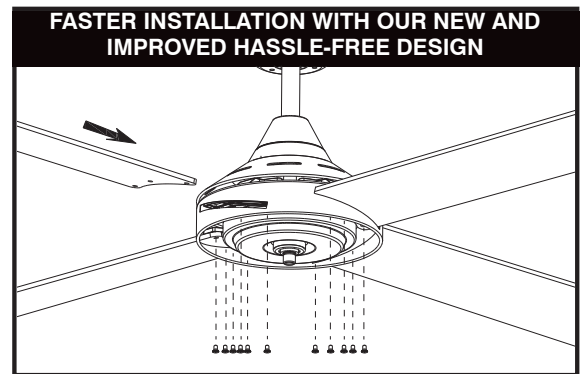

TEMPO PLUS 52" AC CEILING FAN

TECHNICAL SPECIFICATIONS

Size	52 inch (1320mm)
Motor Type	AC (Alternate Current)
Operating Voltage	240V / 50Hz
Motor Wattage	65W
Construction	Steel body and canopy
Blade Material	Painted Plywood (x4)
Ceiling install	Hangsure
Blade Pitch	11 degrees
Ceiling Rake	30 degree max
Other models available	22270: 48-inch without light 22273: 48-inch with light 22279: 52-inch with light
Control	Wall 3 speed with on/off switch (included)
Warranty	3 year in-home plus 3 year replacement (6-Year) <i>*Limited warranty for wall controller, remote controller and light. Refer to warranty card inside the box for more details.</i>
Standards:	AS/NZS 60335-1 AS/NZS 60335-2-80

ACCESSORIES (sold separately)

Extension Rod	100550/05 white 90cm 100550/06 matt black 90cm 100550/13 brushed chrome 90cm 21912/05 white 180cm 21912/06 matt black 180cm
Remote Kits	99999 Basic remote 99444 Basic remote 99222 LCD remote 99777 Multi fan wall controller 99111 WiFi wall controller 99888 WiFi wall controller

AIR MOVEMENT

SPEED	LOW	MED	HIGH
RPM	96	144	196
Power	19W	37W	65W
Airflow	3,516m³/h	5,601m³/h	8,084m³/h

INSTALLATION

Must be installed by a licensed electrician

	MODEL	COLOUR	DESCRIPTION	BOX SIZE	GROSS WEIGHT	BOX QTY	BARCODE/TUN
RETAIL BOX	22276/05	White	Tempo Plus-52 Fan only	W630 x H286 x D266 mm	6.6 kg	1 pc	9 312641 222767 >
RETAIL BOX	22276/06	Matt Black	Tempo Plus-52 Fan only	W630 x H286 x D266 mm	6.6 kg	1 pc	9 312641 222774 >
RETAIL BOX	22276/13	Brushed Chrome	Tempo Plus-52 Fan only	W630 x H286 x D266 mm	6.6 kg	1 pc	9 312641 222781 >