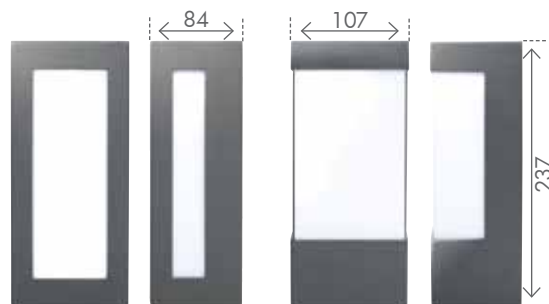

EAVE

EXTERIOR WALL LIGHTS

| |
|---------|
| 240V |
| 18W max |
| E27 |
| IP44 |

Contemporary exterior wall light range constructed from diecast aluminium with a powdercoated finish and a tough polycarbonate lens.
IP44 Weather resistant rating.
2 Year Warranty.

| | |
|-----------------------|-------------------|
| Lant: | 18048/.. |
| 51 CHARCOAL | 9 312641 180487 > |
| Wall: | 18049/.. |
| 51 CHARCOAL | 9 312641 180494 > |

LANCET

EXTERIOR WALL LIGHTS

| |
|---------|
| 240V |
| 18W max |
| E27 |
| IP44 |

Contemporary exterior wall light range constructed from stainless steel with a tough polycarbonate lens. Available in 3 distinct designs.
IP44 Weather resistant rating.
2 Year Warranty.

| | |
|------------------------------|-------------------|
| Rect: | 18039/.. |
| 13 STAINLESS STEEL | 9 312641 180395 > |
| Grill: | 18040/.. |
| 13 STAINLESS STEEL | 9 312641 180401 > |
| Curve: | 18041/.. |
| 13 STAINLESS STEEL | 9 312641 180418 > |