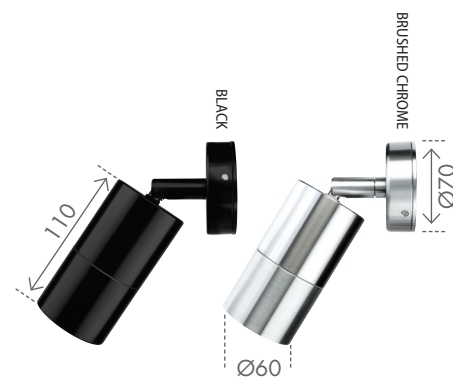

240V	35W max	GU10	IP65	COASTAL AREAS
------	------------	------	------	------------------

- Durable Anodised Aluminium or Marine Grade 316 Stainless Steel
- Ideal for coastal areas
- Supplied with GU10 LED globe/s  
4W / 300lm / Warm White
- Wall or ceiling mountable
- IP65 weather resistant
- 240 Volt AC, 50Hz
- 3-year warranty

MODEL NO.	DESIGN	FITTING COLOUR
20597/06	ADJUSTABLE	BLACK
20597/13	ADJUSTABLE	BRUSHED CHROME
20601/06	UP/DOWN	BLACK
20601/13	UP/DOWN	BRUSHED CHROME
20607/16	UP/DOWN	316 STAINLESS STEEL