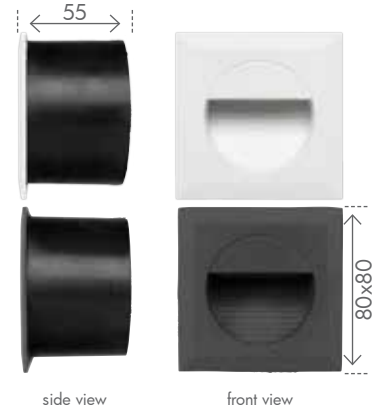

LACHLAN

LED SQUARE STEP LIGHT

240V
1.2W
4200K COOL WHITE
SMD LED
IP44

Modern LED step light.
Powdercoated diecast aluminium construction.
Energy saving integrated LED.
IP44 Weather resistant rating.
2 Year Warranty.

MODEL NO.	WATTAGE (W)	LUMENS (lm)	FITTING COLOUR
19696/05	1.2	40	WHITE
19696/51	1.2	20	CHARCOAL

COOPER

LED ROUND STEP LIGHT

240V
1.2W
4200K COOL WHITE
SMD LED
IP44

Modern LED step light.
Powdercoated diecast aluminium construction.
Energy saving integrated LED.
IP44 Weather resistant rating.
2 Year Warranty.

MODEL NO.	WATTAGE (W)	LUMENS (lm)	FITTING COLOUR
19698/05	1.2	40	WHITE
19698/51	1.2	20	CHARCOAL