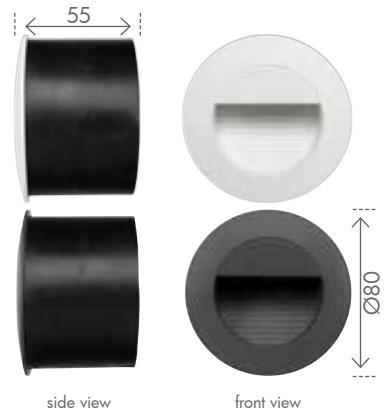

LACHLAN

LED SQUARE STEP LIGHT

240V
1.2W
4200K COOL WHITE
SMD LED
IP44

Modern LED step light.
Powdercoated diecast aluminium construction.
Energy saving integrated LED.
IP44 Weather resistant rating.
2 Year Warranty.

MODEL NO.	WATTAGE (W)	LUMENS (lm)	FITTING COLOUR
19696/05	1.2	40	WHITE
19696/51	1.2	20	CHARCOAL

COOPER

LED ROUND STEP LIGHT

240V
1.2W
4200K COOL WHITE
SMD LED
IP44

Modern LED step light.
Powdercoated diecast aluminium construction.
Energy saving integrated LED.
IP44 Weather resistant rating.
2 Year Warranty.

MODEL NO.	WATTAGE (W)	LUMENS (lm)	FITTING COLOUR
19698/05	1.2	40	WHITE
19698/51	1.2	20	CHARCOAL