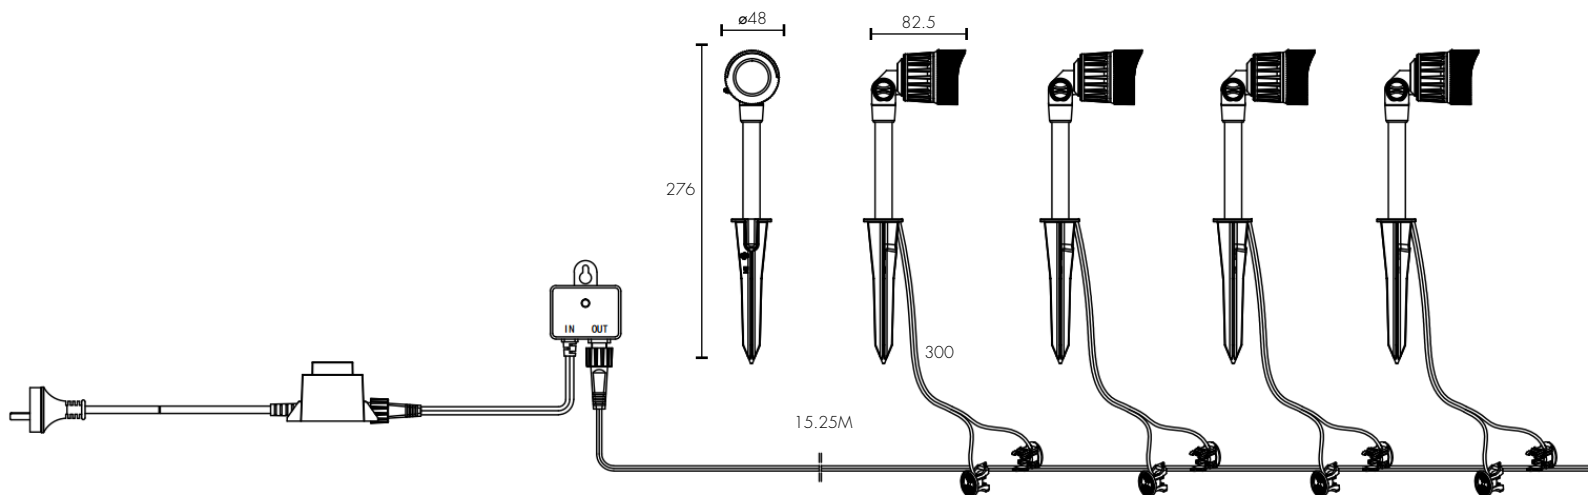

PINNACLE 4 LIGHT LED SPOTLIGHT KIT

TECHNICAL SPECIFICATIONS

Input voltage:	240V / 50Hz
Output voltage:	12V 1.83A
Class:	Transformer: Class II (2) Lights: Class III (3)
Wattage:	Transformer: 30W Max Lights: 5W each
Light Type:	LED
Lumens:	400 Total Lumens each
Colour temperature	3000K Warm White
Dimmable:	No
Construction:	Diecast aluminium
Ingress protection:	Transformer: IP67 rated Lights: IP44 rated
Warranty:	2 year replacement
Standards:	AS/NZS 60598.1

INSTALLATION

Do-It-Yourself

ACCESSORIES (sold separately)

Flat Cable:	5m: 21638/06 10m: 19918/06,
2-Way Splitter (Flat cable required)	19919/06
Transformers: (Flat cable required)	24W: 19915/06 36W: 19916/06 60W: 19917/06
Controllers: (Flat cable required)	Smart WiFi: 20701/06 Dusk-To-Dawn: 21636/06

	MODEL	COLOUR	DESCRIPTION	BOX SIZE	GROSS WEIGHT	BOX QTY	BARCODE/TUN
RETAIL BOX	19922/06	Black	Pinnacle 4 Light LED Garden Spotlight Kit	W80 x H160 x D60 mm	2.02 kg	1 pc	 9 312641 199229 >
OUTER CTN	19922/06	Black	Pinnacle 4 Light LED Garden Spotlight Kit	W550 x H265 x D320 mm	13.4 kg	6 pc	 19312641199226