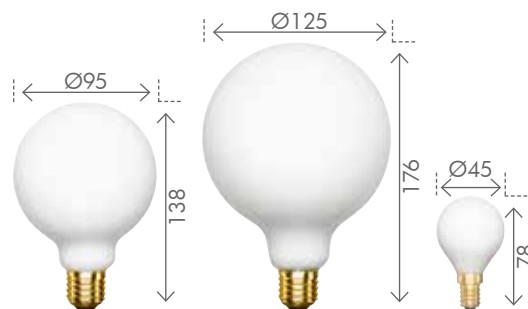

Wyatt suspension kit shown with globes.

240V	4W	5W	WARM WHITE				
	20332 20333 20334 20335 20336	20239 20240 20241		20241 20332	20239 20240 20333 20335	20334 20336	

Lifespan: Up to 10,000 hours<sup>1</sup>

Our range of LED decorative globes create a gentle mood and warm ambience to any space.

Featuring a striking opal finish that is perfect for both decorative and ambient lighting.

Non-dimmable and long-lasting these white opal globes can be used as an individual feature piece or in a series of lights.

Code:	Style	Wattage	Lumens	Base	Size
20333	G95 BALL	4W	300	E27 SCREW	Ø95 x 138mm
20334		4W	300	B22 BAYONET	
20239		5W	360	E27 SCREW	
20335	G125 BALL	4W	300	E27 SCREW	Ø125 x 176mm
20336		4W	300	B22 BAYONET	
20240		5W	360	E27 SCREW	
20332	FANCY ROUND	4W	280	E14 SCREW	Ø45 x 78mm
20241		5W	320	E14 SCREW	