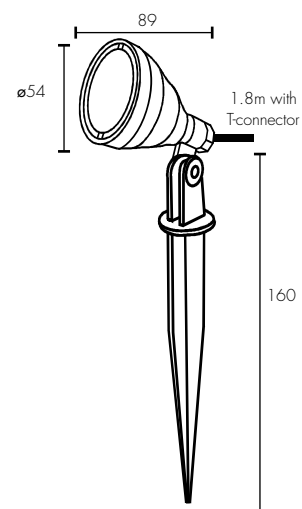

Adjustable head allows 90° Tilt

IP68 weather resistant rating for outdoor use

Ideal for enhancing ambience in your garden or pond

Corrosion resistant plastic construction.

Easy DIY installation using quick connectors and 40cm cable

3W integrated LED light source

Kit Includes: 4 x LED spotlight, Transformer x 1 with 1.5m cord/plug, 240V/12V 2A 24W IP68, Smart controller.

Total cable length, 11m.

Add up to 4 extra spotlights (8 in total)

APPLICATIONS

- Perfect for lighting up trees and bushes and more.
- Suitable for residential and commercial applications

SMART WiFi RGB BOTANIC GARDEN KIT

TECHNICAL SPECIFICATIONS

Operating voltage:	240VAC / 12VDC
Class:	Class III (3)
Wattage:	12W (3W per head)
Light Type:	LED
Lumens:	160 lumens per head
Colour temperature	RGB
Dimmable:	Yes, via app
Construction:	Durable ABS with Polycarbonate
Ingress protection:	IP68 rated
Warranty:	2 year replacement
WiFi Info:	IEEE802.11b/g/n, 2.4GHz Mac Encryption; WEP/WAPI/TKIP/AES
Device Requirements:	iOS 8.0 or higher, Android 4.1 or higher
Standards:	AS/NZS 60598.1

INSTALLATION

Do-it-Yourself installation

ACCESSORIES (sold separately)

15cm Extension Rod:	21639/06 black
Ground Base:	21640/06 black
2-Pin Flat Cable:	5m: 21638/06 10m: 19918/06,
4-Pin Round Cable:	2.5m 20704/06 5m: 21637/06
RGB Garden Light:	20703/06