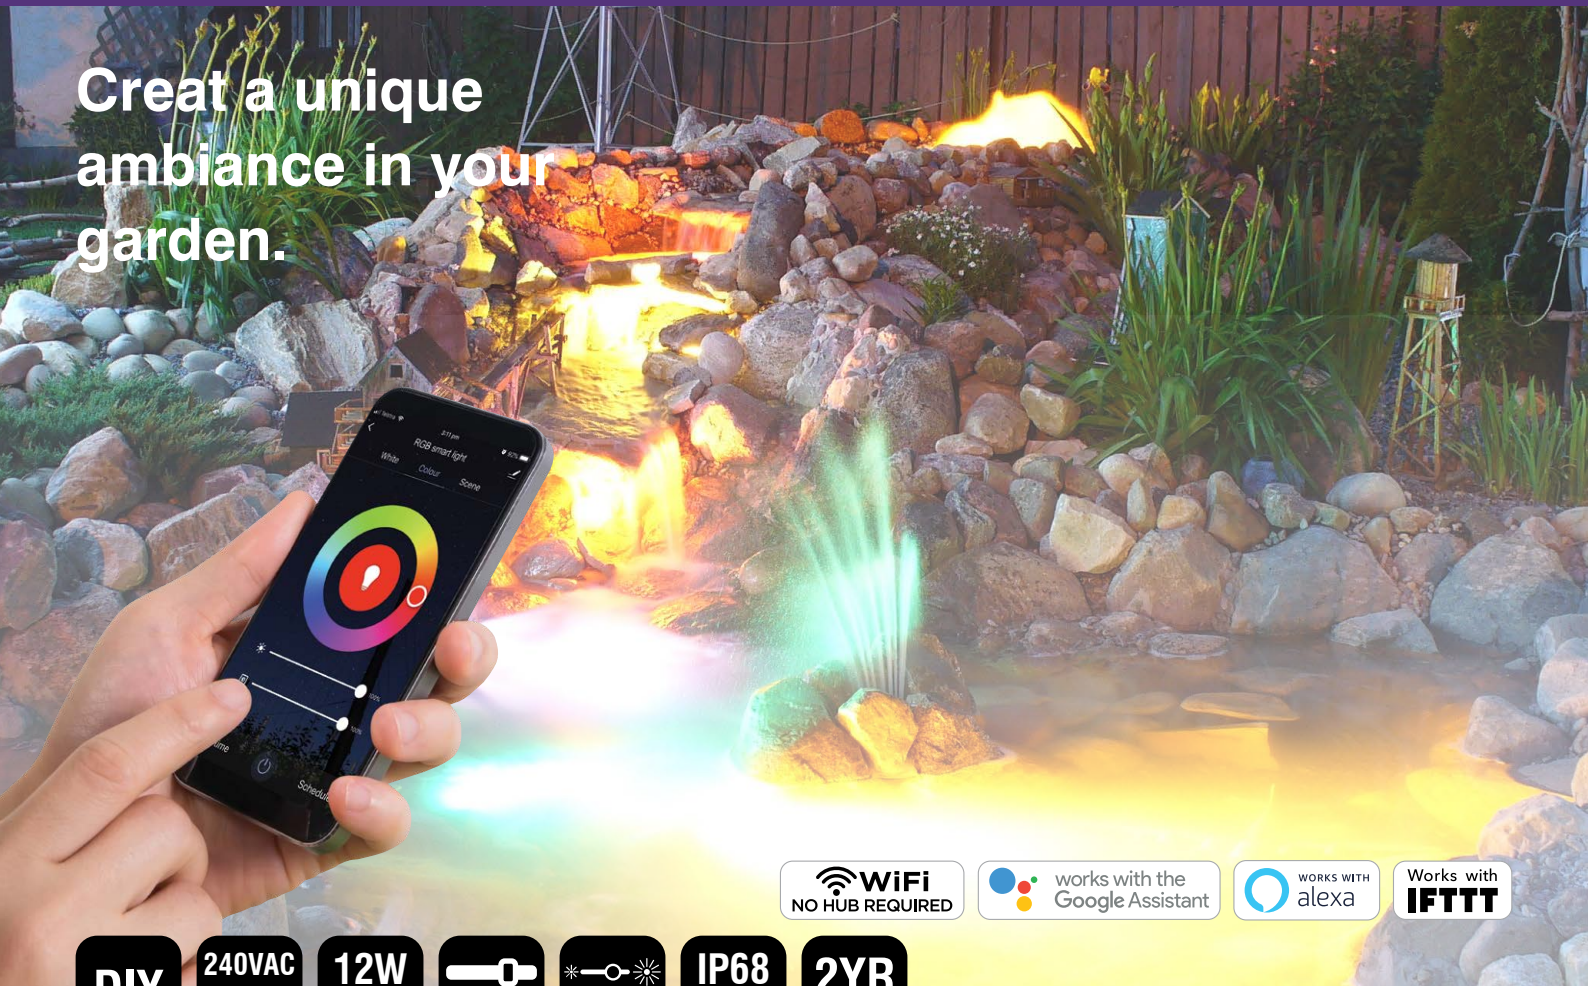

SMART WiFi RGB BOTANIC GARDEN KIT

Create a unique
ambience in your
garden.

Using millions colours, design different colour scenes and brightness to suit your mood. Highlight objects, trees or pathways to make your space stand out. Adjustable head with 60 degree directional beam. The kit comes with an IP68 weather resistant rating for outdoor installation. Durable UV stabilised polycarbonate ideal for coastal environments. Create schedules & timing to automate your home. Dimmable via app and/or voice control through Amazon Alexa, Google Assistant. Control from anywhere via app or voice control. Compatible with BrilliantSmart devices via automation & IFTTT.

Adjustable head allows 90° Tilt

IP68 weather resistant rating for outdoor use

Ideal for enhancing ambience in your garden or pond

Corrosion resistant plastic construction.

Easy DIY installation using quick connectors and 40cm cable

3W integrated LED light source

Kit Includes: 4 x LED spotlight, Transformer x 1 with 1.5m cord/plug, 240V/12V 2A 24W IP68, Smart controller.

Total cable length, 11m.

Add up to 4 extra spotlights (8 in total)