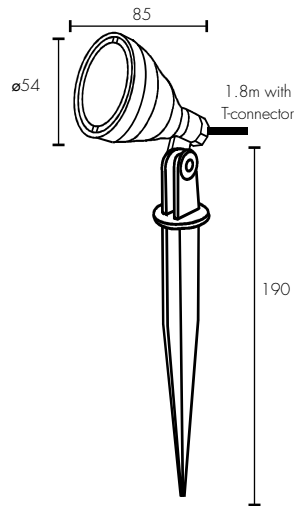

Adjustable head allows 90° Tilt

IP68 weather resistant rating for outdoor use

Ideal for enhancing ambience in your garden or pond

Durable diecast aluminium housing with tempered glass lens.

Easy DIY installation using quick connectors and 1.8m cable

BOTANIC 3W LED GARDEN SPOTLIGHT

TECHNICAL SPECIFICATIONS

Operating voltage:	12V DC
Class:	Class III (3)
Wattage:	3W
Light Type:	LED
Lumens:	21631: 200 Total Lumens 20703: RGB
Colour temperature	21631: 3000K Warm White 20703: RGB
Dimmable:	Yes, via app
Input:	21631: 2-Pin (triangular slot) <i>Clip connector also supplied for install with 2-pin flat cable.</i> 20703: 4-Pin (large square slot)
Construction:	Diecast aluminium
Ingress protection:	IP68 rated
Warranty:	2 year replacement
Standards:	AS/NZS 60598.1

INSTALLATION

Do-It-Yourself

ACCESSORIES (sold separately)

15cm Extension Rod:	21639/06 black
Ground Base:	21640/06 black
2-Pin Flat Cable: (for 21631)	5m: 21638/06 10m: 19918/06,
4-Pin Round Cable: (for 20703)	2.5m 20704/06 5m: 21637/06
2-Way Splitter (Flat cable required)	19919/06
Transformers: (Flat cable required)	24W: 19915/06 36W: 19916/06 60W: 19917/06
Controllers: (Flat cable required)	Smart WiFi: 20701/06 Dusk-To-Dawn: 21636/06

	MODEL	COLOUR	DESCRIPTION	BOX SIZE	GROSS WEIGHT	BOX QTY	BARCODE/TUN
RETAIL BOX	21631/06	Black	Botanic 3W Warm White LED Garden Spotlight	W80 x H240 x D70 mm	0.30 kg	1 pc	 9 312641 216315 >
OUTER CTN	21631/06	Black	Botanic 3W Warm White LED Garden Spotlight	W240 x H265 x D305 mm	8.00 kg	24 pc	 19312641216312
RETAIL BOX	20703/06	Black	Botanic 3W RGB LED Garden Spotlight	W70 x H200 x D70 mm	0.37 kg	1 pc	 9 312641 207030 >
OUTER CTN	20703/06	Black	Botanic 3W RGB LED Garden Spotlight	W680 x H310 x D425 mm	7.70 kg	24 pc	 19312641207037