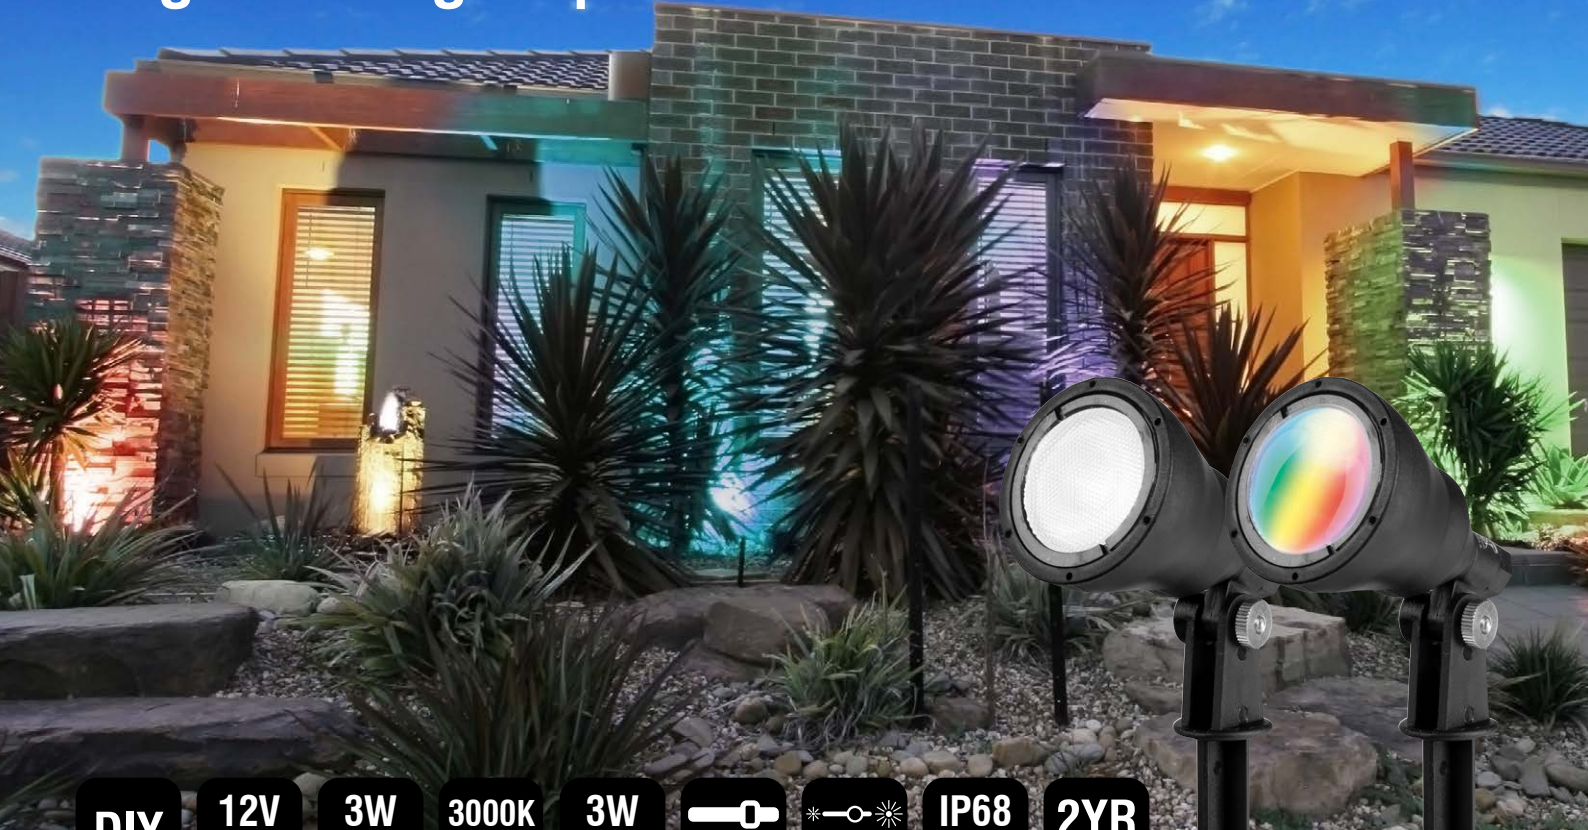

BOTANIC 3W LED GARDEN SPOTLIGHT

Quick and easy installation.
Plug in and light up.

DIY	12V DC	3W 200LM	3000K WARM WHITE	3W RGB	TUNEABLE RGB	DIMMING	IP68 WEATHER RESISTANT	2YR WARRANTY
------------	---------------	--------------------	----------------------------	------------------	---------------------	----------------	----------------------------------	------------------------

21631 20703

Set the right ambience with Botanic garden spotlights. Play with millions colours or a simple warm white light to create the effect you want. Highlight objects, trees or pathways to make your space stand out.

Adjustable head allows 90° Tilt

IP68 weather resistant rating for outdoor use

Ideal for enhancing ambience in your garden or pond

Durable diecast aluminium housing with tempered glass lens.

Easy DIY installation using quick connectors and 1.8m cable