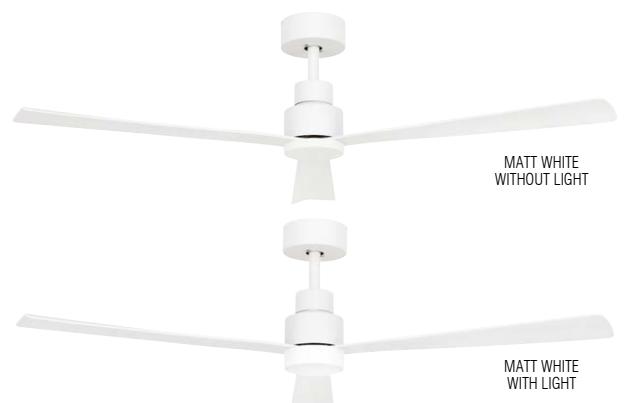

# JOLI 52in DC CEILING FAN

Remote control  
Included

<b>52</b> INCH 1320mm	<b>40W</b> DC MOTOR	<b>20°</b> BLADE PITCH	<b>10°</b> CEILING RAKE MAX	<b>10500</b> m <sup>3</sup> /hr AIRFLOW	<b>ABS</b> BLADES	<b>15W</b> 1100LM MAX	<b>TRI-COLOUR CCT</b>	<b>DIMMING</b>	<b>6YR</b> WARRANTY
-----------------------------	---------------------------	------------------------------	-----------------------------------	---	----------------------	-----------------------------	---------------------------	----------------	------------------------

**A 3-Blade DC ceiling fan that utilises a highly efficient DC motor and an aerodynamic ABS blade design to provide a quiet and effective airflow. A feature packed remote to give you total control. Joli's small motor housing and elegant blade shape add elegance to any small and medium-sized spaces.**

# JOLI 52in DC CEILING FAN