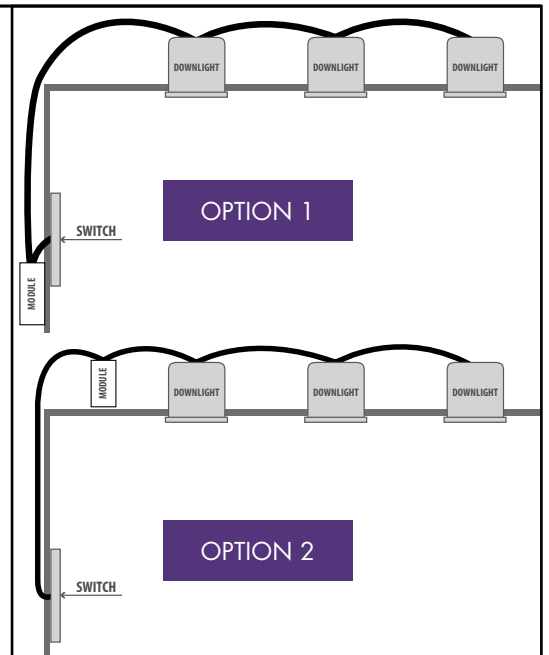

Voice control

WORKS WITH alexa

NO HUB REQUIRED

works with the Google Assistant

Works with IFTTT

MODULE INSTALLATION PLACEMENT OPTIONS

	240V AC	DIMMING	MIN LOAD 5W	MAX LOAD 100W	2.4GHz	1YR WARRANTY
--	----------------	----------------	--------------------	----------------------	---------------	---------------------

- Make your existing downlights, switches or lighting smart with this dimming module.
- Control from anywhere via app or voice control.
- Create schedules and timing to automate your home.
- Connects to other BrilliantSmart devices.
- LED & incandescent load rating 100W.
- Fits through a downlight cutout as small as Ø53mm.
- 4mm² terminals.
- Leading edge dimmer suitable for most products.
- Wall switch available (433MHz).
- Max load: 100W (LED or Incandescent).
- Min load: 5W.

MODEL NO.	LOAD (W)	COLOUR
20693/05	5~100	WHITE