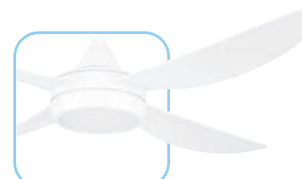

PURE WHITE WITH LIGHT