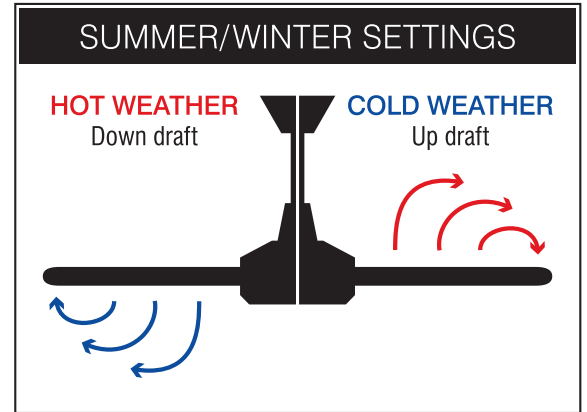

MATT BLACK WITH LIGHT

VECTOR-II 56" CEILING FAN WITH LED CCT LIGHT

TECHNICAL SPECIFICATIONS

Size	56 inch (1420mm)
Motor Type	AC (Alternate Current)
Operating Voltage	220-240V AC 50Hz
Motor Wattage	55W
Construction	ABS body and canopy
Blade Material	Moulded ABS (x4)
Ceiling install	Hangsure
Blade Pitch	14 degree (effective)
Ceiling Rake	15 degree max
Control	Wall 3 speed control with light switch (included)
Light Wattage:	18W
Colour Temperature:	3000K / 4200K / 6000K
Lumens:	1400lm
Dimmable:	Yes
Other models available	22563/05: 56" Pure White No Light 22563/06: 56" Matt Black No Light
Warranty	3 year in-home plus 3 year replacement (6-Year) <i>*Limited warranty for wall controller, remote controller and light. Refer to warranty card inside the box for more details.</i>
Standards:	AS/NZS 60335-1 AS/NZS 60335-2-80 AS/NZS 60598-1 AS/NZS 60598-2-1
Patent:	2018201157 (pending)
Airflow:	13,650m³/hr MAX, 180 RPM

ACCESSORIES (sold separately)

Extension Rod with loom kits, 900mm x Ø21mm:	100550/05 white, 100550/06 black
Extension Rod with loom kits, 1800mm x Ø21mm:	21912/05 white 180cm 21912/06 matt black 180cm
Remote Kits	99222 LCD Display 99111 Smart WiFi 99999 BASIC 99444 BASIC 99888 WALL WIFI 99777 WALL MULTI FAN 88888 BASIC TOUCH

INSTALLATION

Must be installed by a licensed electrician

	MODEL	COLOUR	DESCRIPTION	BOX SIZE	GROSS WEIGHT	BOX QTY	BARCODE/TUN
RETAIL BOX	22565/05	Pure White	Vector-II 56 CEILING FAN WITH LED CCT LIGHT	W638 x H330 x D284 mm	7.8 kg	1 pc	9 312641 225652 >
RETAIL BOX	22565/06	Matt Black	Vector-II 56 CEILING FAN WITH LED CCT LIGHT	W638 x H330 x D284 mm	7.8 kg	1 pc	9 312641 225669 >