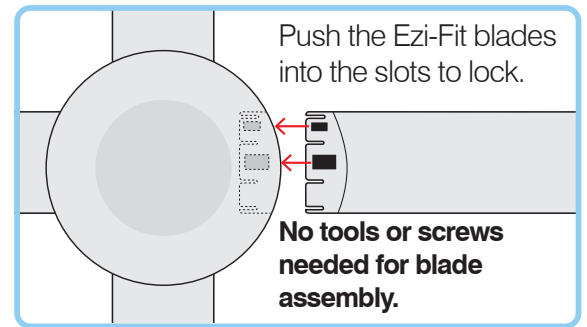

VECTOR-II 56" CEILING FAN WITH LED CCT LIGHT

TECHNICAL SPECIFICATIONS

Size	56 inch (1420mm)
Motor Type	AC (Alternate Current)
Operating Voltage	220-240V AC 50Hz
Motor Wattage	55W
Construction	ABS body and canopy
Blade Material	Moulded ABS (x4)
Ceiling install	Hangsure
Blade Pitch	14 degree (effective)
Ceiling Rake	15 degree max
Control	Wall 3 speed control with light switch (included)
Light Wattage:	18W
Colour Temperature:	3000K / 4200K / 6000K
Lumens:	1400lm
Dimmable:	Yes
Other models available	22563/05: 56" Pure White No Light 22563/06: 56" Matt Black No Light
Warranty	3 year in-home plus 3 year replacement (6-Year) <i>*Limited warranty for wall controller, remote controller and light. Refer to warranty card inside the box for more details.</i>
Standards:	AS/NZS 60335-1 AS/NZS 60335-2-80 AS/NZS 60598-1 AS/NZS 60598-2-1
Patent:	2018201157 (pending)
Airflow:	13,650m³/hr MAX, 180 RPM

ACCESSORIES (sold separately)

Extension Rod with loom kits, 900mm x Ø21mm:	100550/05 white, 100550/06 black
Extension Rod with loom kits, 1800mm x Ø21mm:	21912/05 white 180cm 21912/06 matt black 180cm
Remote Kits	99222 LCD Display 99111 Smart WiFi 99999 BASIC 99444 BASIC 99888 WALL WIFI 99777 WALL MULTI FAN 88888 BASIC TOUCH

INSTALLATION

Must be installed by a licensed electrician

	MODEL	COLOUR	DESCRIPTION	BOX SIZE	GROSS WEIGHT	BOX QTY	BARCODE/TUN
RETAIL BOX	22565/05	Pure White	Vector-II 56 CEILING FAN WITH LED CCT LIGHT	W638 x H330 x D284 mm	7.8 kg	1 pc	9 312641 225652 >
RETAIL BOX	22565/06	Matt Black	Vector-II 56 CEILING FAN WITH LED CCT LIGHT	W638 x H330 x D284 mm	7.8 kg	1 pc	9 312641 225669 >