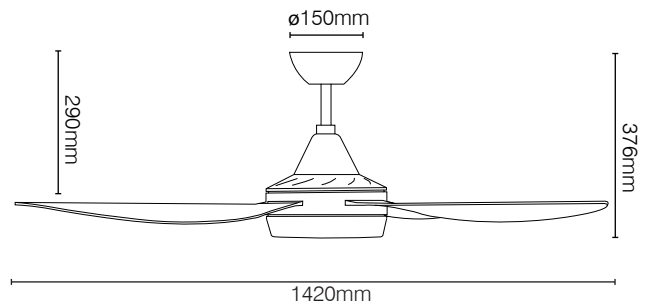

VECTOR-II 56" CEILING FAN WITH LED CCT LIGHT

TECHNICAL SPECIFICATIONS

Size	56 inch (1420mm)
Motor Type	AC (Alternate Current)
Operating Voltage	220-240V AC 50Hz
Motor Wattage	55W
Construction	ABS body and canopy
Blade Material	Moulded ABS (x4)
Ceiling install	Hangsure
Blade Pitch	14 degree (effective)
Ceiling Rake	15 degree max
Control	Wall 3 speed control with light switch (included)
Light Wattage:	18W
Colour Temperature:	3000K / 4200K / 6000K
Lumens:	1400lm
Dimmable:	Yes
Other models available	22563/05: 56" Pure White No Light 22563/06: 56" Matt Black No Light
Warranty	3 year in-home plus 3 year replacement (6-Year) <i>*Limited warranty for wall controller, remote controller and light. Refer to warranty card inside the box for more details.</i>
Standards:	AS/NZS 60335-1 AS/NZS 60335-2-80 AS/NZS 60598-1 AS/NZS 60598-2-1
Patent:	2018201157 (pending)
Airflow:	13,650m³/hr MAX, 180 RPM

ACCESSORIES (sold separately)

Extension Rod with loom kits, 900mm x Ø21mm:	100550/05 white, 100550/06 black
Extension Rod with loom kits, 1800mm x Ø21mm:	21912/05 white 180cm 21912/06 matt black 180cm
Remote Kits	99222 LCD Display 99111 Smart WiFi 99999 BASIC 99444 BASIC 99888 WALL WIFI 99777 WALL MULTI FAN 88888 BASIC TOUCH

INSTALLATION

Must be installed by a licensed electrician

	MODEL	COLOUR	DESCRIPTION	BOX SIZE	GROSS WEIGHT	BOX QTY	BARCODE/TUN
RETAIL BOX	22565/05	Pure White	Vector-II 56 CEILING FAN WITH LED CCT LIGHT	W638 x H330 x D284 mm	7.8 kg	1 pc	9 312641 225652 >
RETAIL BOX	22565/06	Matt Black	Vector-II 56 CEILING FAN WITH LED CCT LIGHT	W638 x H330 x D284 mm	7.8 kg	1 pc	9 312641 225669 >