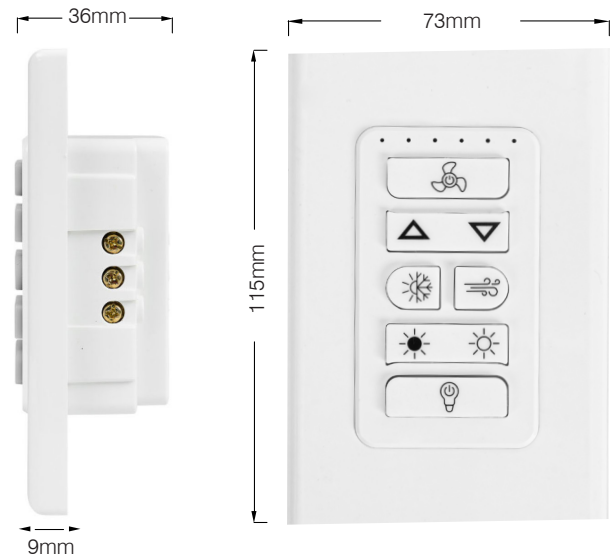

WALL CONTROLLER FOR DC CEILING FANS*

TECHNICAL SPECIFICATIONS

DISPLAY	N/A
INPUT	Soft Buttons
FAN	ON/OFF
SPEED	6 Speed
LIGHT	ON/OFF
DIMMER	YES
BATTERY	No Batteries (Hardwired)
REVERSE	YES
WINDBREEZE	YES
CONTROL	RF 433MHz
WORKING DISTANCE	UP TO 8m

INSTALLATION

Must be installed by a licensed electrician

COMPATIBLE MODELS

AMARI SII	21719, 21721, 21723, 21725
VECTOR DC	22687, 22689, 22691, 22693, 22695, 22697

	MODEL	COLOUR	DESCRIPTION	BOX SIZE	GROSS WEIGHT	BOX QTY	BARCODE/TUN
RETAIL BOX	DCWALL CONTROL	White	DCWALL CONTROL	W150 x H75 x D60 mm	0.17 kg	1 pc	 9 312641 226802 >
OUTER CTN	DCWALL CONTROL	White	DCWALL CONTROL	W550 x H320 x D230 mm	9.5 kg	50 pc	 19312641226809