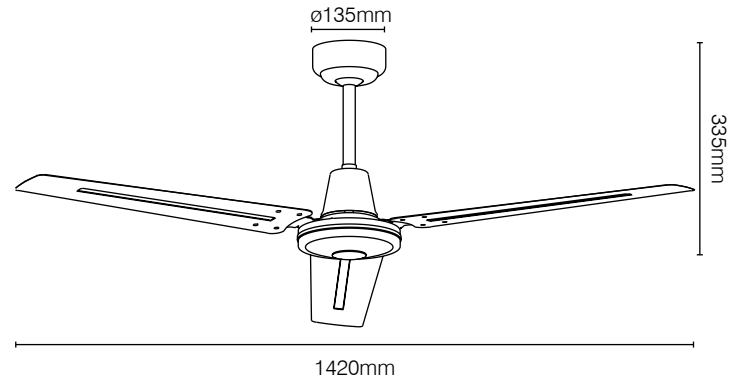

PACIFICA AC CEILING FAN (SERIES II)

TECHNICAL SPECIFICATIONS

Size	22719: 48 inch (1220mm) 22720: 56 inch (1420mm)
Motor Type	AC (Alternate Current)
Operating Voltage	220-240V / 50Hz
Motor Wattage	22719: 60W 22720: 70W
Construction	Metal body and canopy
Blade Material	Aluminium (x3)
Ceiling install	Hangsure
Blade Pitch	12 degrees
Ceiling Rake	30 degree max
Control	3 speed wall control with switch included
Warranty	3 year in-home plus 3 year replacement (6-Year) <i>*Limited warranty for wall controller, remote controller and light. Refer to warranty card inside the box for more details.</i>
Standards:	AS/NZS 60335-1 AS/NZS 60335-2-80
Air Movement:	9,500m³/hr MAX - 48 inch 12,500m³/hr MAX - 56 inch

INSTALLATION

Must be installed by a licensed electrician

ACCESSORIES (sold separately)

Extension Rod	
900mm x Ø21mm:	100550/05 white,
1800mm x 21mm:	21912/05 White
Remote Kits:	99999 Basic 99222 LCD Display 99111 Smart WiFi 99444 Basic 88888 Touch
Light Kit:	22724/05 22723/05 (clipper)

	MODEL	COLOUR	DESCRIPTION	BOX SIZE	GROSS WEIGHT	BOX QTY	BARCODE/TUN
RETAIL BOX	22719/05	White	Pacifica II 48 AC Ceiling Fan	W527 x H210 x D252 mm	5.5 kg	1 pc	9 312641 227199 >
RETAIL BOX	22720/05	White	Pacifica II 56 AC Ceiling Fan	W527 x H210 x D252 mm	6.0 kg	1 pc	9 312641 227205 >
RETAIL BOX	22724/05	White	Pacifica II Oyster Lightkit	W234 x H234 x D95 mm	1.2 kg	1 pc	9 312641 227243 >
RETAIL BOX	22723/05	White	Pacifica II Clipper Lightkit	W234 x H234 x D95 mm	1.0 kg	1 pc	9 312641 227236 >