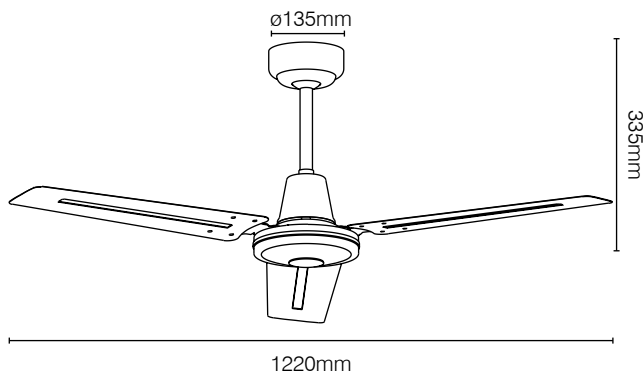

PACIFICA AC CEILING FAN (SERIES II)

TECHNICAL SPECIFICATIONS

Size	22719: 48 inch (1220mm) 22720: 56 inch (1420mm)
Motor Type	AC (Alternate Current)
Operating Voltage	220-240V / 50Hz
Motor Wattage	22719: 60W 22720: 70W
Construction	Metal body and canopy
Blade Material	Aluminium (x3)
Ceiling install	Hangsure
Blade Pitch	12 degrees
Ceiling Rake	30 degree max
Control	3 speed wall control with switch included
Warranty	3 year in-home plus 3 year replacement (6-Year) <i>*Limited warranty for wall controller, remote controller and light. Refer to warranty card inside the box for more details.</i>
Standards:	AS/NZS 60335-1 AS/NZS 60335-2-80
Air Movement:	9,500m³/hr MAX - 48 inch 12,500m³/hr MAX - 56 inch

INSTALLATION

Must be installed by a licensed electrician

ACCESSORIES (sold separately)

Extension Rod	
900mm x Ø21mm:	100550/05 white,
1800mm x 21mm:	21912/05 White
Remote Kits:	99999 Basic 99222 LCD Display 99111 Smart WiFi 99444 Basic 88888 Touch
Light Kit:	22724/05 22723/05 (clipper)

	MODEL	COLOUR	DESCRIPTION	BOX SIZE	GROSS WEIGHT	BOX QTY	BARCODE/TUN
RETAIL BOX	22719/05	White	Pacifica II 48 AC Ceiling Fan	W527 x H210 x D252 mm	5.5 kg	1 pc	9 312641 227199 >
RETAIL BOX	22720/05	White	Pacifica II 56 AC Ceiling Fan	W527 x H210 x D252 mm	6.0 kg	1 pc	9 312641 227205 >
RETAIL BOX	22724/05	White	Pacifica II Oyster Lightkit	W234 x H234 x D95 mm	1.2 kg	1 pc	9 312641 227243 >
RETAIL BOX	22723/05	White	Pacifica II Clipper Lightkit	W234 x H234 x D95 mm	1.0 kg	1 pc	9 312641 227236 >