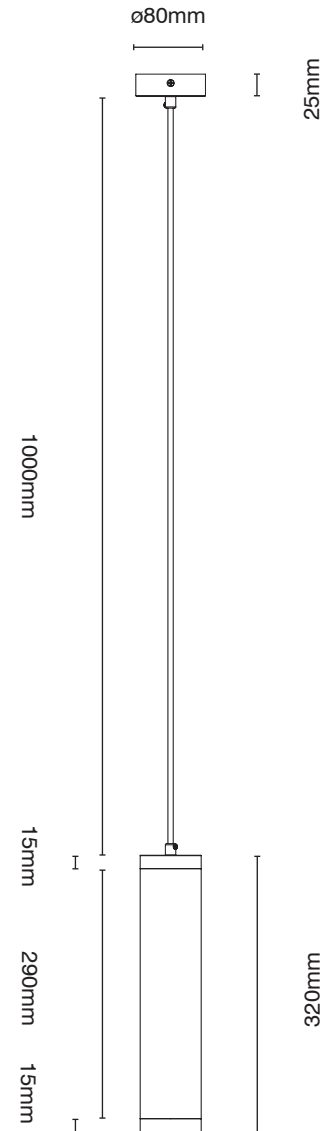

- Ideal feature pendant for kitchen, dining, lounge, bedroom and hallways
- Cord length 1000mm
- Must be installed by a licensed electrician
- 3 year replacement warranty
- Two colours available
- Matt white with faux wood detail pendant light with pvc cord
- Matt black with faux wood detail pendant light with fabric cord
- GU10 4200K globe included

APPLICATIONS

- Ideal for any residential interior space

WHITE
22747/05

BLACK
22747/06

LUCA PENDANT LIGHT

TECHNICAL SPECIFICATIONS

Operating voltage:	220-240V AC
Class:	Class I (1)
Wattage:	7W
Colour temperature:	4200K (560 Lumen)
Globe type:	GU10 LED
Globe included	Yes
Dimmable:	No
Warranty:	3 year replacement

INSTALLATION

Must be installed by a licensed electrician

	MODEL	COLOUR	DESCRIPTION	BOX SIZE	GROSS WEIGHT	BOX QTY	BARCODE/TUN
RETAIL BOX	22747/05	White	Luca pendant light Modern Design	W84 x H408 x D84 mm	0.87 kg	1 pc	 9 312641 227830 >
OUTER CTN	22747/05	White	Luca pendant light Modern Design	W43.8 x H35.4 x D43.2cm	13.6 kg	20 pc	 19312641227837
RETAIL BOX	22747/06	Black	Luca pendant light Modern Design	W84 x H408 x D84 mm	0.87 kg	1 pc	 9 312641 227472 >
OUTER CTN	22747/06	Black	Luca pendant light Modern Design	W43.8 x H35.4 x D43.2cm	13.6 kg	20 pc	 19312641227479