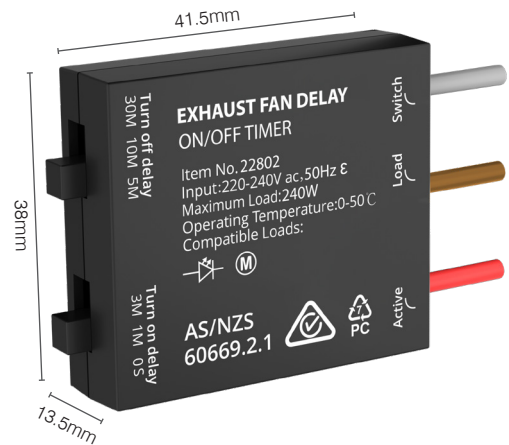

EXHAUST FAN DELAY TIMER

Exhaust Fan Delay - On/Off Timer

- Switch for easy change
- Works with a standard switch mechanism (not supplied with the timer)
- Suitable for most brands of exhaust fans
- Max Load: 240W
- Fan Turn ON Delay Settings - 0sec / 1min / 3min
- Fan Turn OFF Delay Settings - 5min / 10min / 30min
- 1 year warranty

INSTALLATION

Must be installed by a licensed electrician

	MODEL	COLOUR	DESCRIPTION	BOX SIZE	GROSS WEIGHT	BOX QTY	BARCODE/TUN
RETAIL BOX	22802	Black	Exhaust Timer	W74 x H114 x D54 mm	40 g	1 pc	 9 312641 228028 >
OUTER BOX	22802	Black	Exhaust Timer	W558 x H388 x D474 mm	7.5 kg	200 pc	 19312641228025