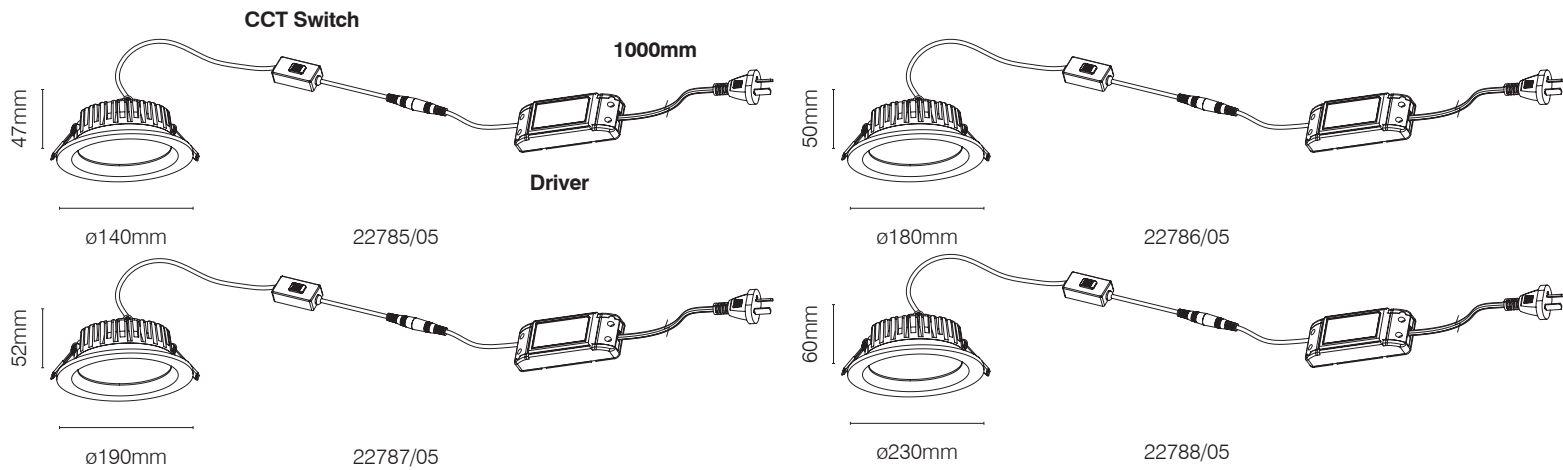

The ideal downlight for new or existing downlight installs. Its fixed design provides a wide angled diffused beam. Change the colour temperature from warm white to cool white or daylight.

- Fixed head, recessed fascia downlight that easily integrates with ceiling.
- 1m flex & plug included. Total length 1.5m.
- Delivers a high level of lumens with a lower wattage output.
- Selectable colour temperature (CCT) between warm white 3000K, cool white 4200K and daylight 6500K.
- IC-F and IC-4 rated - Can be safely covered and abutted to building insulation.
- Dimmable with most common used dimmers.
- Supplied with detachable and external dimmable LED Driver.

APPLICATIONS

- Ideal for retail, showroom and decorative

INSTALLATION

Must be installed by a licensed electrician

COLOUR CHANGING TEMPERATURE (CCT)

3000K WARM WHITE	4200K COOL WHITE	6500K DAYLIGHT
----------------------------	----------------------------	--------------------------

RAMSIS SERIES II CCT DIMMABLE DOWNLIGHT

TECHNICAL SPECIFICATIONS

Operating voltage:	240V / 50Hz		Class:	Driver: Class II, LED assembly: Class III	
Wattage:	22785/05: 13W Total 22787/05: 18W Total	22786/05: 15W Total 22788/05: 24W Total	Cut out:	22785/05: Ø120mm 22787/05: Ø160mm	22786/05: Ø150mm 22788/05: Ø200mm
Colour temperature:	3000K (Warm white) 4200K (Cool white) 6500K (Daylight)		Construction:	Die-cast aluminium housing + frosted PMMA diffuser	
Colour rendering index:	> 80		Beam angle:	100 degrees	
Power factor:	> 0.90		Dimmable:	Yes	
Lumens:	22785/05: 900 lumens (3000K) 950 lumens (6500K) 1000 lumens (4200K)	22786/05: 1200 lumens (3000K) 1250 lumens (6500K) 1300 lumens (4200K)	22787/05: 1600 lumens (3000K) 1650 lumens (6500K) 1700 lumens (4200K)	22788/05: 2000 lumens (3000K) 2100 lumens (6500K) 2150 lumens (4200K)	
Warranty:	3 year replacement				