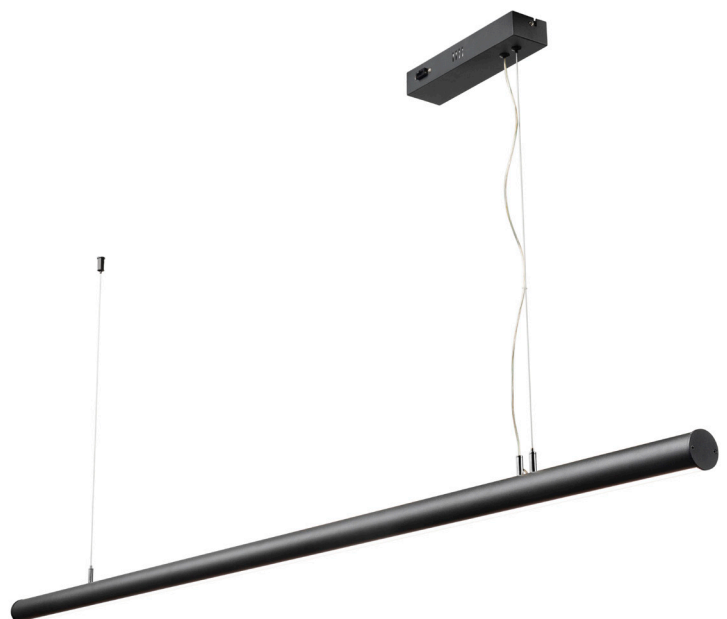

# SEEMA LINEAR PENDANT LIGHT

**30W**  
LED

**CCT**  
COLOUR  
CHANGING

**800**  
LUMEN  
MAX

**DIMMABLE**

**3YR**  
WARRANTY

## Modern and sleek styling linear pendant.

- Contemporary design
- Stylish and functional lighting for over the kitchen bench
- Made from durable iron body
- CCT: Colour changing temperature to suit task
  - Warm White 2900K (750 Lumen)
  - Day Light 4000K (800 Lumen)
  - Cool White 6000K (780 Lumen)
- Adjustable suspension cable
- Linear Pendant Length: 1800mm

## APPLICATIONS

- Ideal for any residential interior space

# SEEMA LINEAR PENDANT LIGHT