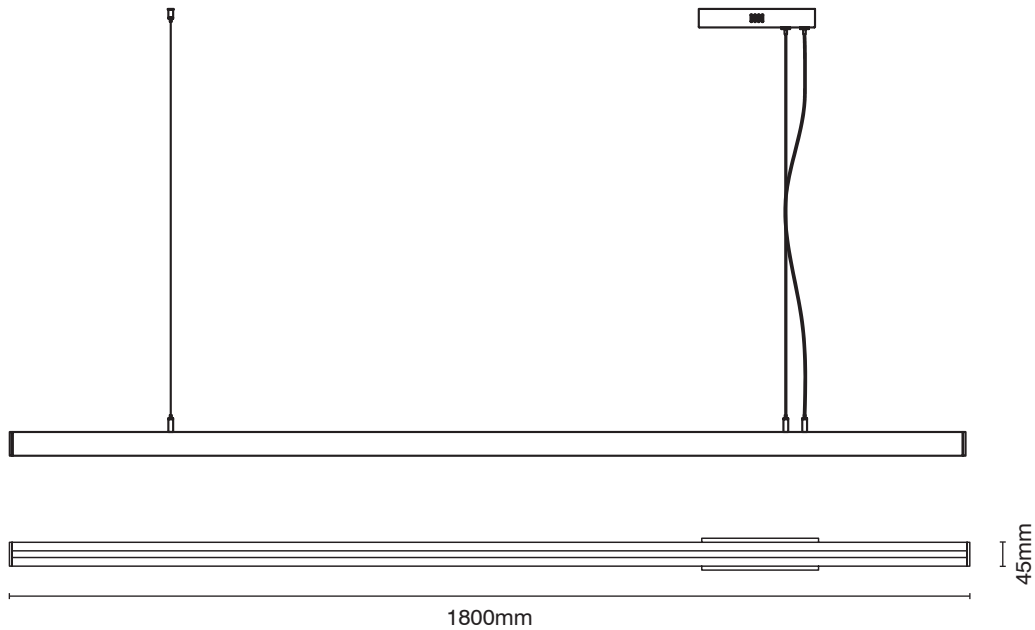

## Modern and sleek styling linear pendant.

- Contemporary design
- Stylish and functional lighting for over the kitchen bench
- Made from durable iron body
- CCT: Colour changing temperature to suit task
  - Warm White 2900K (750 Lumen)
  - Day Light 4000K (800 Lumen)
  - Cool White 6000K (780 Lumen)
- Adjustable suspension cable
- Linear Pendant Length: 1800mm

## INSTALLATION

Must be installed by a licensed electrician

	MODEL	COLOUR	DESCRIPTION	BOX SIZE	GROSS WEIGHT	BOX QTY	BARCODE/TUN
<b>RETAIL BOX</b>	22810/06	Black	Seema Linear pendant	W1880 x H130 x D130 mm	2.8 kg	1 pc	 9 312641 228103 >