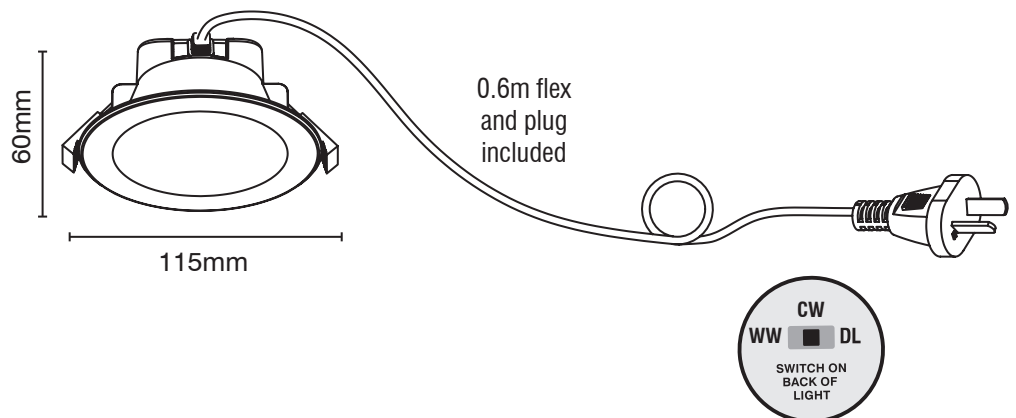

- Fixed head, flush fascia downlight that easily integrates with ceiling.
- 0.6m Flex & plug.
- Delivers a high level of lumens with a lower wattage output.
- Perfect for new or retro-fit installations with a standard 90mm hole cut-out.
- Easily change colour temperature (CCT) from warm white 3000K, cool white 4000K to daylight 5000K using the switch located on the back of the unit.
- IC-F and IC-4 rated - Can be safely covered and abutted to building insulation.
- IP44 rated (front fascia only).
- SAA approved with integrated dimmable driver.

APPLICATIONS

- Ideal for any residential or commercial interior space

ECO LED CCT DIMMABLE DOWNLIGHT

TECHNICAL SPECIFICATIONS

Operating voltage:	220-240V / 50Hz
Class:	Class II (2)
Wattage:	8W Total
Working Temperature Range:	0 - 40°C
Lumens:	650 Total lumens (3000K) 800 Total lumens (4000K) 720 Total lumens (5000K)
Colour temperature:	3000°K (Warm white) 4000°K (Cool white) 5000°K (Daylight)
Macadam Steps (SDCM):	5
Beam angle:	100 degrees
Colour rendering index:	≥80
Power factor:	≥0.90
Dimmable:	Yes
IC-4 rated:	Ta 40°C
Rated lifetime:	60,000 hrs, reported TM-21, L70(10k)
Construction:	Polyamide, aluminium and PC diffuser
Warranty:	3 year replacement
Standards:	AS/NZS 60598.1 AS/NZS 60598.2.2 AS/NZS 61347.1 AS/NZS 61347.2.13 AS CISPR 15

INSTALLATION

Must be installed by a licensed electrician

	MODEL	COLOUR	DESCRIPTION	BOX SIZE	GROSS WEIGHT	BOX QTY	BARCODE/TUN
RETAIL BOX	22828/05	White	Eco LED CCT Downlight	W120 x H75 x D120 mm	0.2 kg	1 pc	 9 312641 228288 >
OUTER CTN	22828/05	White	Eco LED CCT Downlight	W380 x H310 x L500 mm	10.1 kg	48 pc	 19312641228285