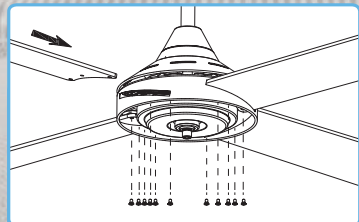

AC CEILING FAN

**FASTER INSTALLATION WITH OUR
NEW AND IMPROVED
HASSLE-FREE DESIGN**

48^{NCH}
1220mm

MAX AIRFLOW
≤ **7699**
m³/hr

LIGHT
ADAPTABLE

A modern designed ceiling fan with four plywood blades combined with a powerful 65W motor. A slimline LED lightkit is available to suit model without light (sold separately).