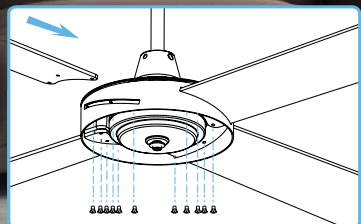

TEMPEST SUPREME

AC CEILING FAN

**FASTER INSTALLATION WITH OUR
NEW AND IMPROVED
HASSLE-FREE DESIGN**