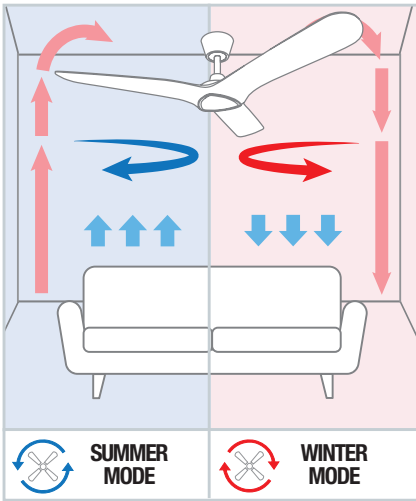

ALL SEASON USE

BRILLIANT'S ALL-SEASONS TECHNOLOGY IS FOR USE ALL YEAR ROUND.

All Seasons technology allows you to change the direction the fan blades spin giving you the option to use your fan in Summer and Winter.

In Summer mode the air flows down and creates a breeze to create a cooling effect on your body.

Winter mode is best used on a low speed as the aim is not to create airflow, but rather, to gently push down the hottest air in the room. By bringing the warm air down from the ceiling, you can set thermostat to a lower temperature to still obtain a comfortable and warm environment whilst also saving on your heating costs.

Note: All energy saving and air movement data is produced by an accredited test lab. In home results may vary depending on circumstances and installation.

WALL CONTROLLER

Upgrade your AC ceiling fan to a remote control or specialised wall controller. See page 73 to 76 for options.

They can also be controlled using the Standard remote control 99999 & 99444, LCD model 99222, Wifi model 99111 and Touch model 88888.