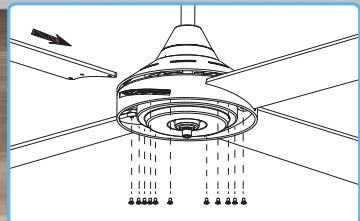

TEMPO PLUS 52

AC CEILING FAN

**FASTER INSTALLATION WITH OUR
NEW AND IMPROVED
HASSLE-FREE DESIGN**