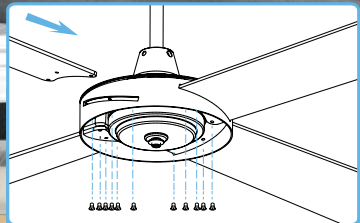

TEMPEST

AC CEILING FAN

**FASTER INSTALLATION WITH OUR
NEW AND IMPROVED
HASSLE-FREE DESIGN**