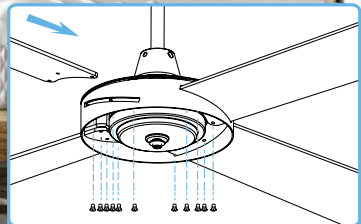

3-speed wall control included

Refer to page 68 for Extension Rod and page 75 for Remote control options

*Refer to page 79 for Outdoor Undercover installation use

TEMPEST LED

AC CEILING FAN

**FASTER INSTALLATION WITH OUR
NEW AND IMPROVED
HASSLE-FREE DESIGN**