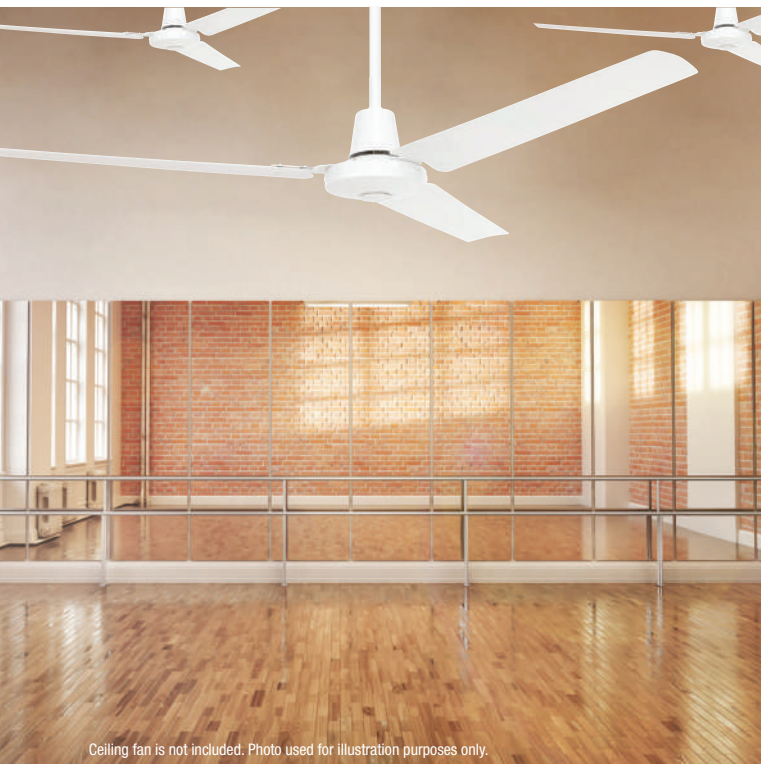

MULTI FAN WALL CONTROLLER

CONTROLLER TO SUIT AC CEILING FAN