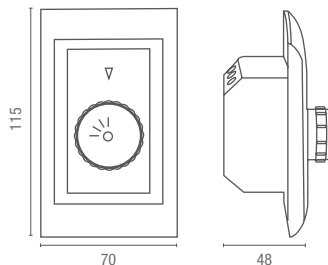

TECHNICAL SPECIFICATIONS

OPERATING VOLTAGE	220-240V / 50Hz
CLASS	Class I (1)
MOTOR TYPE	AC (Alternate Current)
MAXIMUM LOAD	Fan Motor: 260W (for use with 3 to 4 fans)
INGRESS PROTECTION	Indoor use only
WARRANTY	1 year replacement