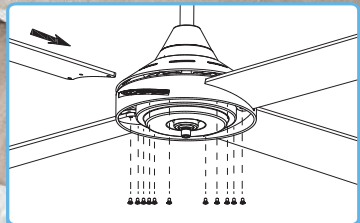

TEMPO PLUS REMOTE

AC CEILING FAN WITH LIGHT AND REMOTE

**FASTER INSTALLATION WITH OUR
NEW AND IMPROVED
HASSLE-FREE DESIGN**