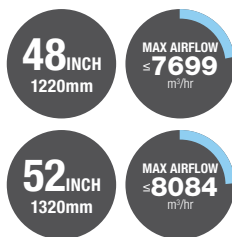

A modern designed ceiling fan with four plywood blades combined with a powerful 65W motor. Adds the convenience of an included remote to this popular fan.

Size	48-in (1220mm) / 52-in (1320mm)	22273/05R	48" White with light and remote
Motor Type	AC (Alternate Current)	22279/05R	52" White with light and remote
Motor Wattage	65W		
Construction	Steel body and canopy		
Blade Material	Painted Plywood		
Blade Pitch	11 degrees		
Light Wattage	2 x 40W max E27 globes (Globes not included)		
Ceiling Rake	14 degrees max		
Fan Drop	394mm		
Control	3-Speed remote control		
Included Features	Reversible for Summer/Winter Use		
Max Air Movement	7,699m ³ /hr / 8,084m ³ /hr		
Min Air Movement	3,349m ³ /hr / 3,516m ³ /hr		
Room Size	Small / Medium		
Undercover Outdoor	No - Indoor only		